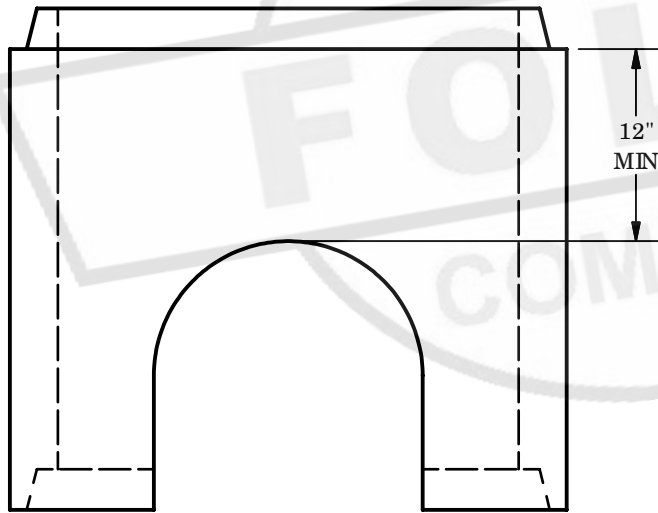

CORED DOGHOUSE RISER
(TYPICAL)

TUNNELED DOGHOUSE RISER
(BY REQUEST)

NOTES:
AVAILABLE IN ALL DIAMETERS

PARTS SHOWN:
Ø 48" (5") 4'-0" CORED Ø 28" DOGHOUSE RISER
Ø 48" (5") 4'-0" TUNNELED Ø 28" DOGHOUSE RISER