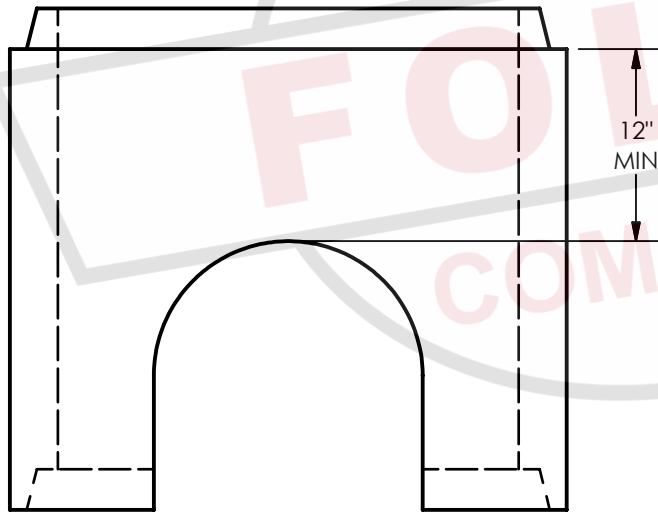

CORED DOGHOUSE RISER
(TYPICAL)

TUNNELED DOGHOUSE RISER
(BY REQUEST)

NOTES:
AVAILABLE IN ALL DIAMETERS

PARTS SHOWN:
Ø48" (5") 4'-0" CORED Ø28" DOGHOUSE RISER
Ø48" (5") 4'-0" TUNNELED Ø28" DOGHOUSE RISER

ROUND PRECAST